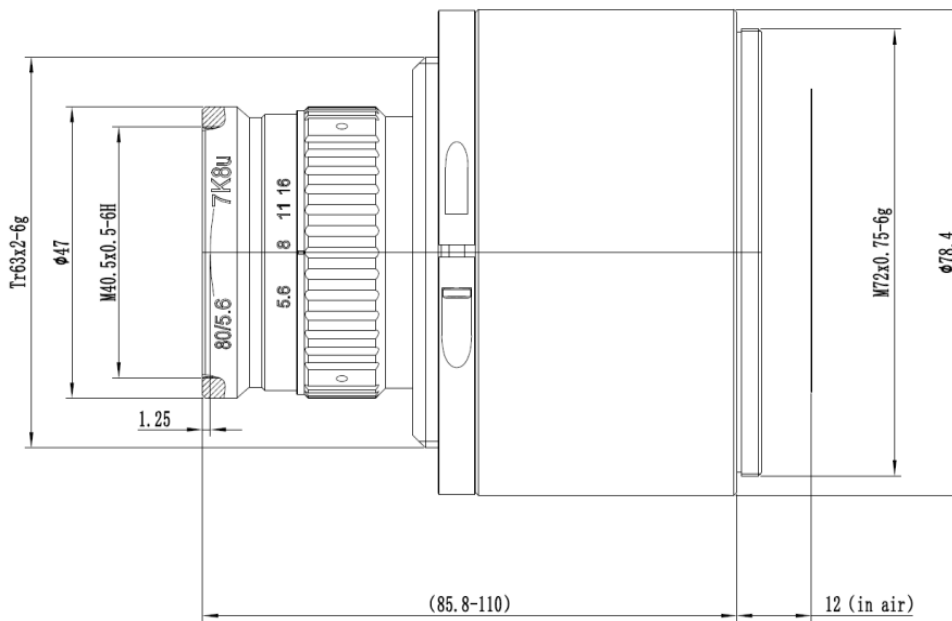

model no.	L8056B
Focal	80mm
Aperture	F/5.6
Resolution	16K3.5um
Format	φ64mm
mount	M72*0.75
TV distortion	0.10%
M.O.D.	0.6m
Weight	580g
Total track length	122mm
Back focal length	7.5mm
Flange focal length	12mm
Iris	manual
Focus	manual
WD and Magnification	650mm, 0.123X 800mm, 0.1X 1000mm, 0.08X
Operating temperature	-20~70℃

tolerance: 0-25mm, ±0.1mm; 25-50mm, ±0.2mm; 500-100mm, ±0.2mm